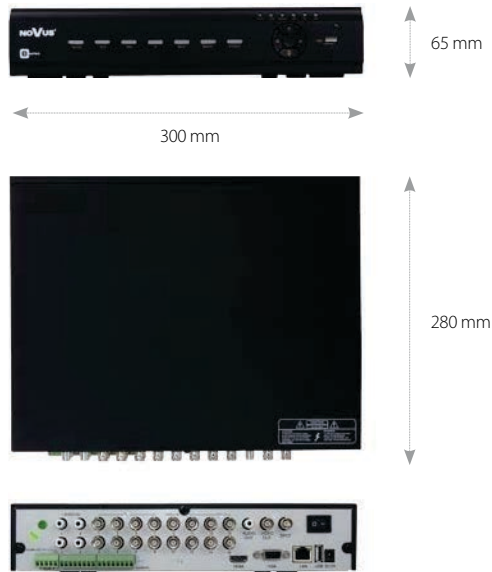

Digital Video Recorder

NDR-BA5416

960H

D1 Real-Time RECORDING

Key Features

- 16 video channels, 4 audio channels
- Recording speed up to 400 fps
- 1 internal HDD
- 4 monitor outputs (3 x Main, 1 x Spot)
- Advanced network software
- Supports 700TVL cameras (960H)

Dimensions

Related Products